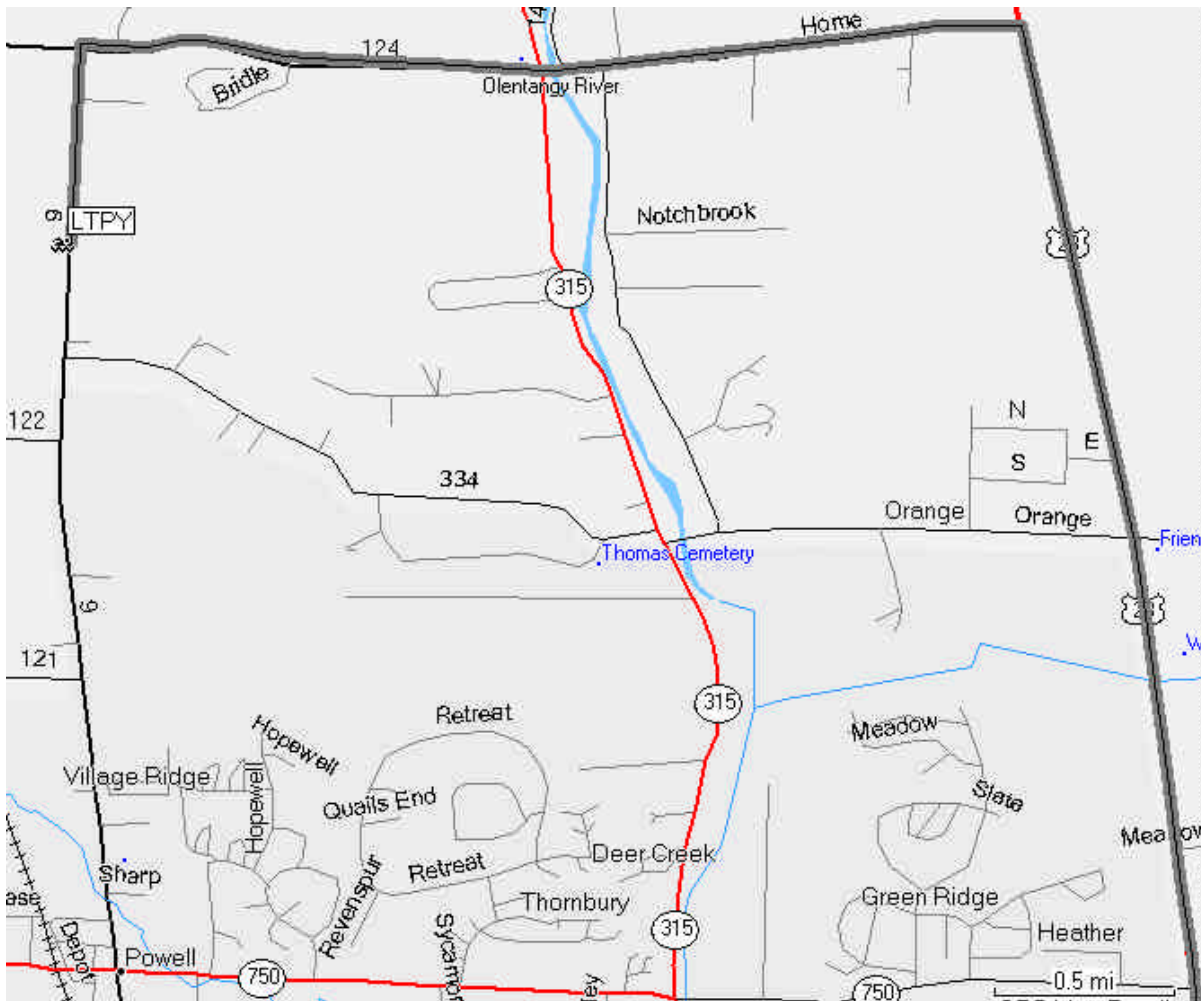

Directions to Liberty Township / Powell YMCA (LTPY)

Take State Route 23 North from Columbus. Approximately 6 miles north of Interstate 270, you will come to a traffic light at Home Road. Home Road is approximately 2.7 miles north of Powell Road (State Route 750).

Turn left onto Home Road. Drive approximately 2.6 miles on Home Road to an intersection at Liberty Road. Turn left on Liberty Road.

The YMCA will be on the right, approximately 0.6 mile from the turn onto Liberty Road.

Note: Travel along 315 and Powell Road is more congested than this route.

Liberty Township / Powell YMCA
7798 N. Liberty Rd.
Powell, OH 43065
740-881-1058