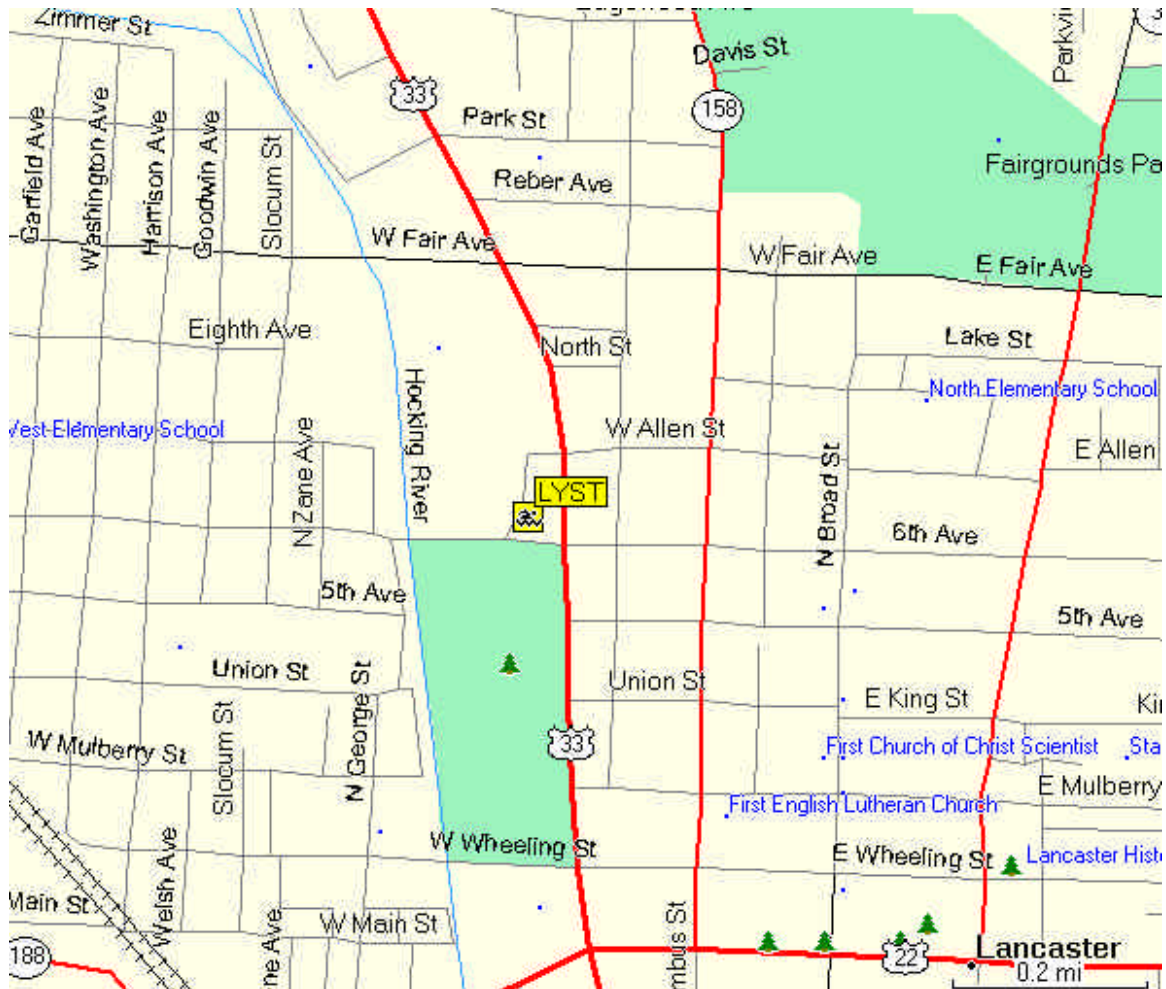

## Lancaster YMCA (LYST)

The Lancaster YMCA is in central Lancaster, just West of the intersection of Route 33 and 6<sup>th</sup> Avenue. There is a BP gas station on the Northwest corner of this intersection.

6<sup>th</sup> Avenue is approximately 0.4 mile North of Route 22.

Please be careful to park in marked parking spaces. Do not park in front of the business adjacent to the YMCA.

Fox Family YMCA  
465 W. 6th St  
Lancaster, OH 43130  
740-654-4206